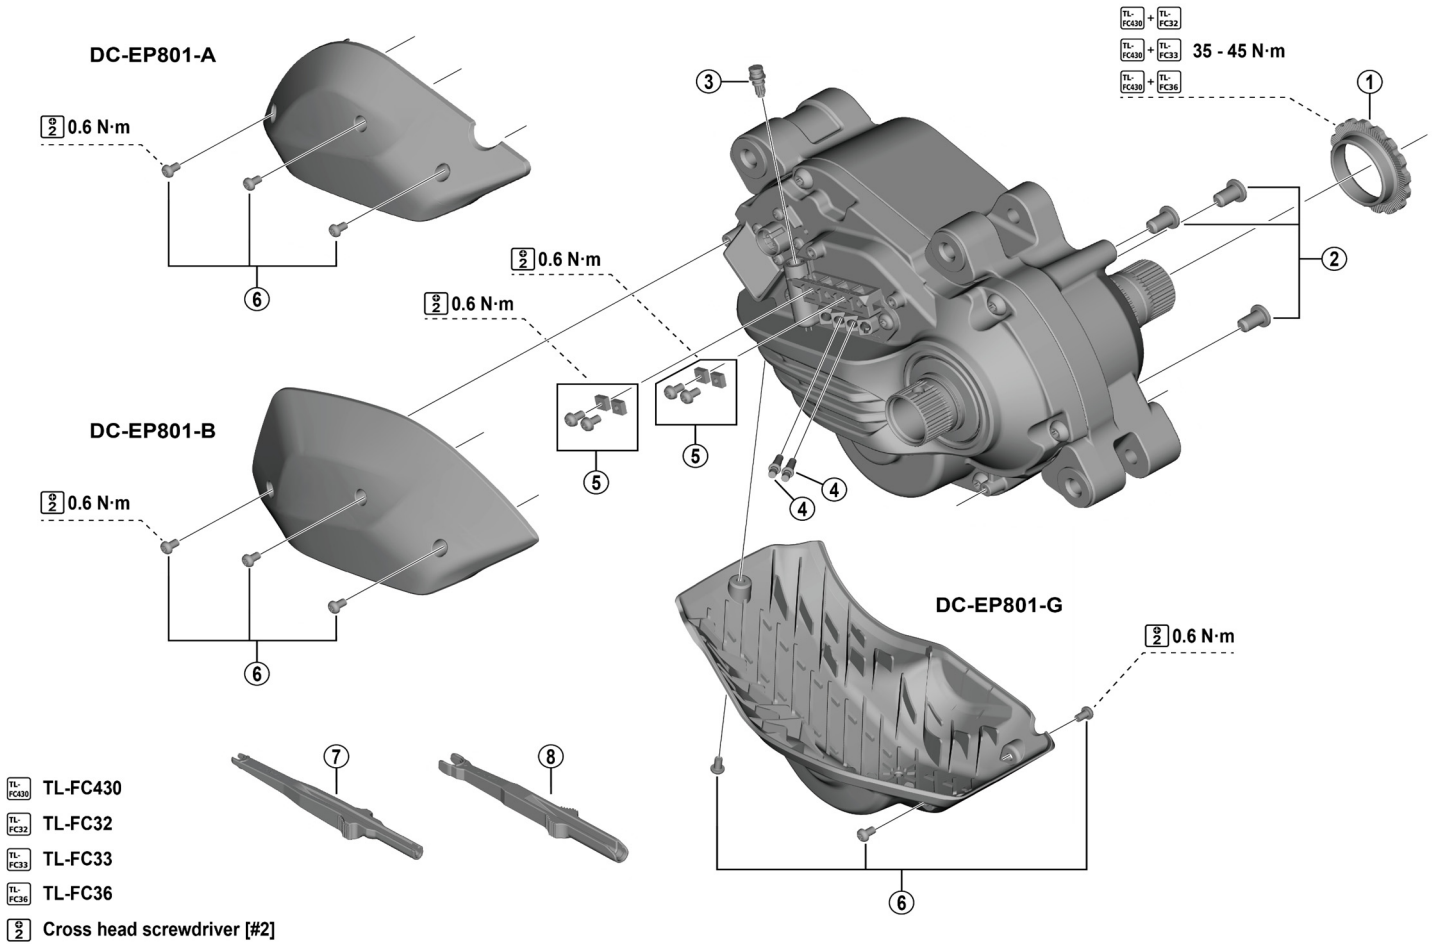

Drive Unit  
**DU-EP801** **DU-EP801-CRG**  
**DC-EP801** Drive Unit Cover

ITEM NO.	SHIMANO CODE NO.	DESCRIPTION
* 1	Y7K79801T	Lock ring
2	Y7HC98010	Plate fixing screws (3 pcs.)
* 3	Y7K79802T	Dummy plug for CAN receptor
4	Y7HE30000	Dummy plug
5	Y7HC98020	Light cable fixing screw (2 pcs.) and nut (2 pcs.)
6	Y7HC98030	Cover fixing screws (3 pcs.)
7	Y7HE40000	TL-EW300 Plug tool
8	Y7KJ9801T	TL-CA100 Plug tool for CAN cable

Apr.-2024-4990A  
 © Shimano Inc. I

Specifications are subject to change without notice.  
 Torque information is listed.

**SHIMANO**